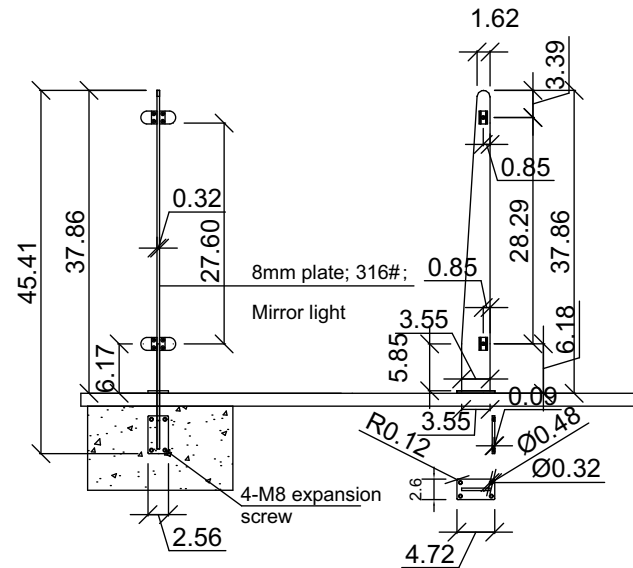

BLADE GLASS RAILINGS SYSTEMS

BLADE POST 35" - SECTION

DETAILS
SCALE: 1/2" = 1'-0"

BLADE POST

DETAILS
SCALE: 1/2" = 1'-0"

DETAILS
SCALE: 1/2" = 1'-0"

BLADE GLASS RAILINGS SYSTEMS

DETAILS
SCALE: 1/2" = 1'-0"

DETAILS
SCALE: 1/4" = 1'-0"

RAILINGS#
SCALE: 1/4" = 1'-0"

DETAILS
SCALE: 1/4" = 1'-0"

DETAILS
SCALE: 1/4" = 1'-0"

BLADE GLASS RAILINGS SYSTEMS

DETAIL PERSPECTIVE
SCALE: 1/2" = 1'-0"

DETAIL PERSPECTIVE
SCALE: 1/2" = 1'-0"

DETAIL PERSPECTIVE
SCALE: 1/2" = 1'-0"

DETAIL PERSPECTIVE
SCALE: 1:72

DETAIL PERSPECTIVE
SCALE: 3/4" = 1'-0"