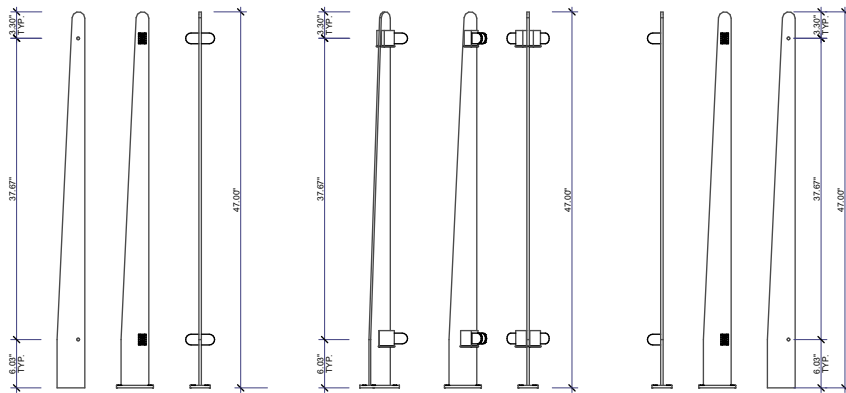

BLADE GLASS RAILINGS SYSTEMS

BLADE POST 35" - SECTION

DETAILS
SCALE: 1/2" = 1'-0"

BLADE POST

DETAILS
SCALE: 1/2" = 1'-0"

DETAILS
SCALE: 1/2" = 1'-0"

BLADE GLASS RAILINGS SYSTEMS

DETAILS
SCALE: 1/2" = 1'-0"

DETAILS
SCALE: 1/4" = 1'-0"

RAILINGS#
SCALE: 1/4" = 1'-0"

DETAILS
SCALE: 1/4" = 1'-0"

DETAILS
SCALE: 1/4" = 1'-0"

BLADE GLASS RAILINGS SYSTEMS

DETAIL PERSPECTIVE
SCALE: 1/2" = 1'-0"

DETAIL PERSPECTIVE
SCALE: 1/2" = 1'-0"

DETAIL PERSPECTIVE
SCALE: 1/2" = 1'-0"

DETAIL PERSPECTIVE
SCALE: 1:72

DETAIL PERSPECTIVE
SCALE: 3/4" = 1'-0"