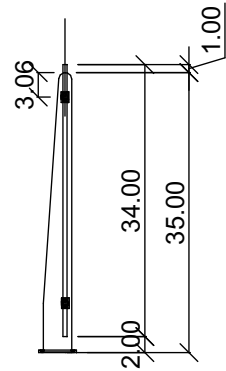

BLADE GLASS RAILINGS SYSTEMS

BLADE POST 35" - SECTION

DETAILS
SCALE: 1/2" = 1'-0"

BLADE POST

DETAILS
SCALE: 1/2" = 1'-0"

DETAILS
SCALE: 1/2" = 1'-0"

BLADE GLASS RAILINGS SYSTEMS

DETAILS
SCALE: 1/2" = 1'-0"

DETAILS
SCALE: 1/4" = 1'-0"

RAILINGS#
SCALE: 1/4" = 1'-0"

DETAILS
SCALE: 1/4" = 1'-0"

DETAILS
SCALE: 1/4" = 1'-0"

BLADE GLASS RAILINGS SYSTEMS

DETAIL PERSPECTIVE
SCALE: 1/2" = 1'-0"

DETAIL PERSPECTIVE
SCALE: 1/2" = 1'-0"

DETAIL PERSPECTIVE
SCALE: 1/2" = 1'-0"

DETAIL PERSPECTIVE
SCALE: 1:72

DETAIL PERSPECTIVE
SCALE: 3/4" = 1'-0"