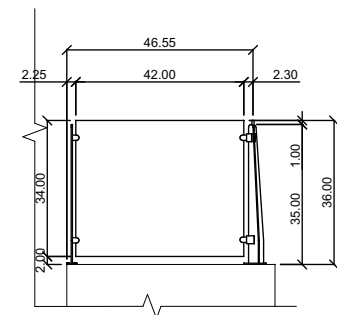

BLADE GLASS RAILINGS SYSTEMS

BLADE POST 35" - SECTION

DETAILS
SCALE: 1/2" = 1'-0"

BLADE POST

DETAILS
SCALE: 1/2" = 1'-0"

DETAILS
SCALE: 1/2" = 1'-0"

BLADE GLASS RAILINGS SYSTEMS

DETAILS
SCALE: 1/2" = 1'-0"

DETAILS
SCALE: 1/4" = 1'-0"

RAILINGS#
SCALE: 1/4" = 1'-0"

DETAILS
SCALE: 1/4" = 1'-0"

DETAILS
SCALE: 1/4" = 1'-0"

BLADE GLASS RAILINGS SYSTEMS

DETAIL PERSPECTIVE
SCALE: 1/2" = 1'-0"

DETAIL PERSPECTIVE
SCALE: 1/2" = 1'-0"

DETAIL PERSPECTIVE
SCALE: 1/2" = 1'-0"

DETAIL PERSPECTIVE
SCALE: 1:72

DETAIL PERSPECTIVE
SCALE: 3/4" = 1'-0"