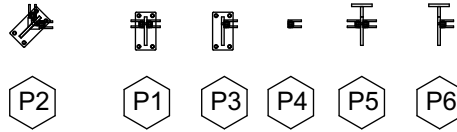

BLADE GLASS RAILINGS SYSTEMS

BLADE POST 35" - SECTION

DETAILS
SCALE: 1/2" = 1'-0"

BLADE POST

DETAILS
SCALE: 1/2" = 1'-0"

DETAILS
SCALE: 1/2" = 1'-0"

BLADE GLASS RAILINGS SYSTEMS

DETAILS
SCALE: 1/2" = 1'-0"

DETAILS
SCALE: 1/4" = 1'-0"

RAILINGS#
SCALE: 1/4" = 1'-0"

DETAILS
SCALE: 1/4" = 1'-0"

DETAILS
SCALE: 1/4" = 1'-0"

BLADE GLASS RAILINGS SYSTEMS

DETAIL PERSPECTIVE
SCALE: 1/2" = 1'-0"

DETAIL PERSPECTIVE
SCALE: 1/2" = 1'-0"

DETAIL PERSPECTIVE
SCALE: 1/2" = 1'-0"

DETAIL PERSPECTIVE
SCALE: 1:72

DETAIL PERSPECTIVE
SCALE: 3/4" = 1'-0"