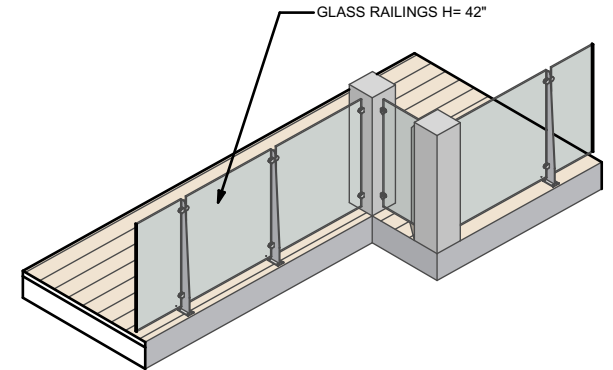

BLADE GLASS RAILINGS SYSTEMS

BLADE POST 35" - SECTION

DETAILS
SCALE: 1/2" = 1'-0"

BLADE POST

DETAILS
SCALE: 1/2" = 1'-0"

DETAILS
SCALE: 1/2" = 1'-0"

BLADE GLASS RAILINGS SYSTEMS

DETAILS
SCALE: 1/2" = 1'-0"

DETAILS
SCALE: 1/4" = 1'-0"

RAILINGS#
SCALE: 1/4" = 1'-0"

DETAILS
SCALE: 1/4" = 1'-0"

DETAILS
SCALE: 1/4" = 1'-0"

BLADE GLASS RAILINGS SYSTEMS

DETAIL PERSPECTIVE
SCALE: 1/2" = 1'-0"

DETAIL PERSPECTIVE
SCALE: 1/2" = 1'-0"

DETAIL PERSPECTIVE
SCALE: 1/2" = 1'-0"

DETAIL PERSPECTIVE
SCALE: 1:72

DETAIL PERSPECTIVE
SCALE: 3/4" = 1'-0"