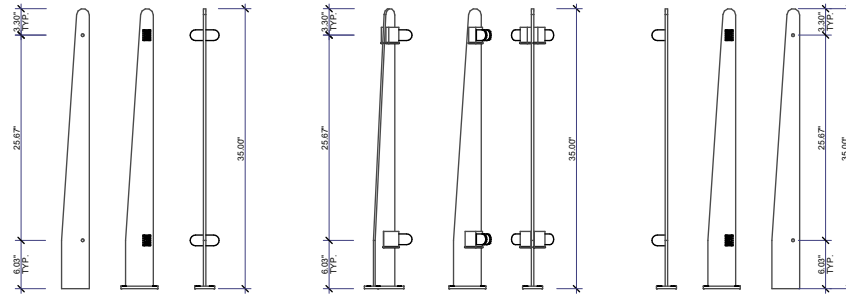

BLADE GLASS RAILINGS SYSTEMS

BLADE POST 35" - SECTION

DETAILS
SCALE: 1/2" = 1'-0"

BLADE POST

DETAILS
SCALE: 1/2" = 1'-0"

DETAILS
SCALE: 1/2" = 1'-0"

BLADE GLASS RAILINGS SYSTEMS

DETAILS
SCALE: 1/2" = 1'-0"

DETAILS
SCALE: 1/4" = 1'-0"

RAILINGS#
SCALE: 1/4" = 1'-0"

DETAILS
SCALE: 1/4" = 1'-0"

DETAILS
SCALE: 1/4" = 1'-0"

BLADE GLASS RAILINGS SYSTEMS

DETAIL PERSPECTIVE
SCALE: 1/2" = 1'-0"

DETAIL PERSPECTIVE
SCALE: 1/2" = 1'-0"

DETAIL PERSPECTIVE
SCALE: 1/2" = 1'-0"

DETAIL PERSPECTIVE
SCALE: 1:72

DETAIL PERSPECTIVE
SCALE: 3/4" = 1'-0"