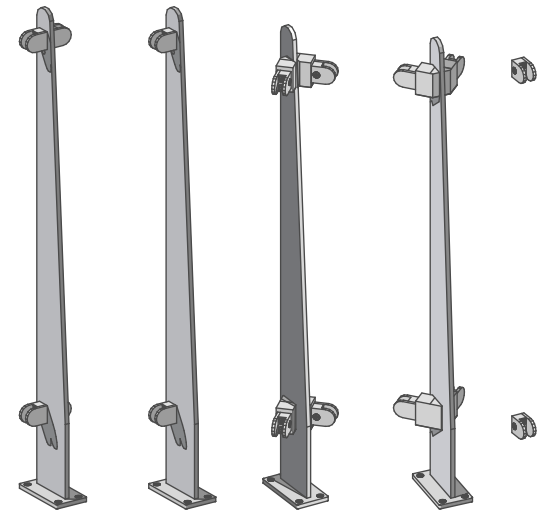

BLADE GLASS RAILINGS SYSTEMS

BLADE POST 35" - SECTION

DETAILS
SCALE: 1/2" = 1'-0"

BLADE POST

DETAILS
SCALE: 1/2" = 1'-0"

DETAILS
SCALE: 1/2" = 1'-0"

BLADE GLASS RAILINGS SYSTEMS

DETAILS
SCALE: 1/2" = 1'-0"

DETAILS
SCALE: 1/4" = 1'-0"

RAILINGS#
SCALE: 1/4" = 1'-0"

DETAILS
SCALE: 1/4" = 1'-0"

DETAILS
SCALE: 1/4" = 1'-0"

BLADE GLASS RAILINGS SYSTEMS

DETAIL PERSPECTIVE
SCALE: 1/2" = 1'-0"

DETAIL PERSPECTIVE
SCALE: 1/2" = 1'-0"

DETAIL PERSPECTIVE
SCALE: 1/2" = 1'-0"

DETAIL PERSPECTIVE
SCALE: 1:72

DETAIL PERSPECTIVE
SCALE: 3/4" = 1'-0"