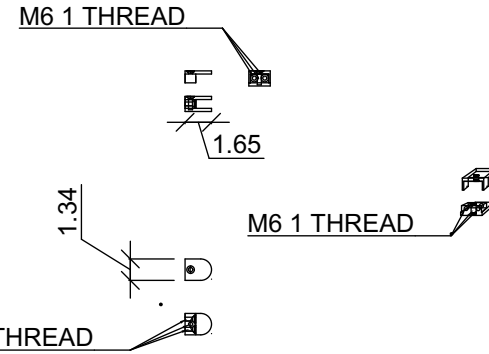

BLADE GLASS RAILINGS SYSTEMS

BLADE POST 35" - SECTION

DETAILS
SCALE: 1/2" = 1'-0"

BLADE POST

DETAILS
SCALE: 1/2" = 1'-0"

DETAILS
SCALE: 1/2" = 1'-0"

BLADE GLASS RAILINGS SYSTEMS

DETAILS
SCALE: 1/2" = 1'-0"

DETAILS
SCALE: 1/4" = 1'-0"

RAILINGS#
SCALE: 1/4" = 1'-0"

DETAILS
SCALE: 1/4" = 1'-0"

DETAILS
SCALE: 1/4" = 1'-0"

BLADE GLASS RAILINGS SYSTEMS

DETAIL PERSPECTIVE
SCALE: 1/2" = 1'-0"

DETAIL PERSPECTIVE
SCALE: 1/2" = 1'-0"

DETAIL PERSPECTIVE
SCALE: 1/2" = 1'-0"

DETAIL PERSPECTIVE
SCALE: 1:72

DETAIL PERSPECTIVE
SCALE: 3/4" = 1'-0"