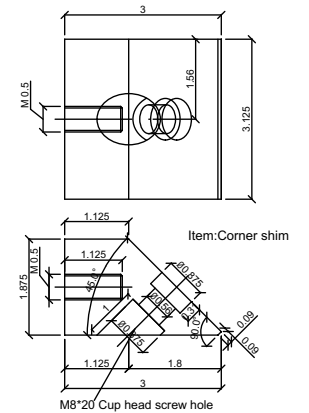

BLADE GLASS RAILINGS SYSTEMS

BLADE POST 35" - SECTION

DETAILS
SCALE: 1/2" = 1'-0"

BLADE POST

DETAILS
SCALE: 1/2" = 1'-0"

DETAILS
SCALE: 1/2" = 1'-0"

BLADE GLASS RAILINGS SYSTEMS

DETAILS
SCALE: 1/2" = 1'-0"

DETAILS
SCALE: 1/4" = 1'-0"

RAILINGS#
SCALE: 1/4" = 1'-0"

DETAILS
SCALE: 1/4" = 1'-0"

DETAILS
SCALE: 1/4" = 1'-0"

BLADE GLASS RAILINGS SYSTEMS

DETAIL PERSPECTIVE
SCALE: 1/2" = 1'-0"

DETAIL PERSPECTIVE
SCALE: 1/2" = 1'-0"

DETAIL PERSPECTIVE
SCALE: 1/2" = 1'-0"

DETAIL PERSPECTIVE
SCALE: 1:72

DETAIL PERSPECTIVE
SCALE: 3/4" = 1'-0"