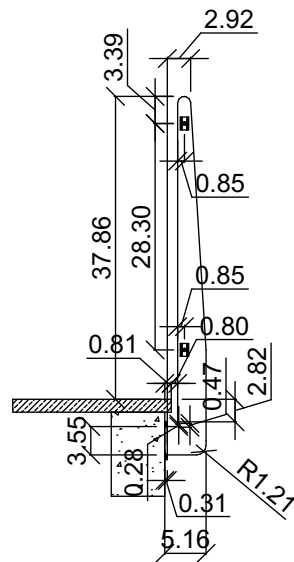

BLADE GLASS RAILINGS SYSTEMS

BLADE POST 35" - SECTION

DETAILS
SCALE: 1/2" = 1'-0"

BLADE POST

DETAILS
SCALE: 1/2" = 1'-0"

DETAILS
SCALE: 1/2" = 1'-0"

BLADE GLASS RAILINGS SYSTEMS

DETAILS
SCALE: 1/2" = 1'-0"

DETAILS
SCALE: 1/4" = 1'-0"

RAILINGS#
SCALE: 1/4" = 1'-0"

DETAILS
SCALE: 1/4" = 1'-0"

DETAILS
SCALE: 1/4" = 1'-0"

BLADE GLASS RAILINGS SYSTEMS

DETAIL PERSPECTIVE
SCALE: 1/2" = 1'-0"

DETAIL PERSPECTIVE
SCALE: 1/2" = 1'-0"

DETAIL PERSPECTIVE
SCALE: 1/2" = 1'-0"

DETAIL PERSPECTIVE
SCALE: 1:72

DETAIL PERSPECTIVE
SCALE: 3/4" = 1'-0"