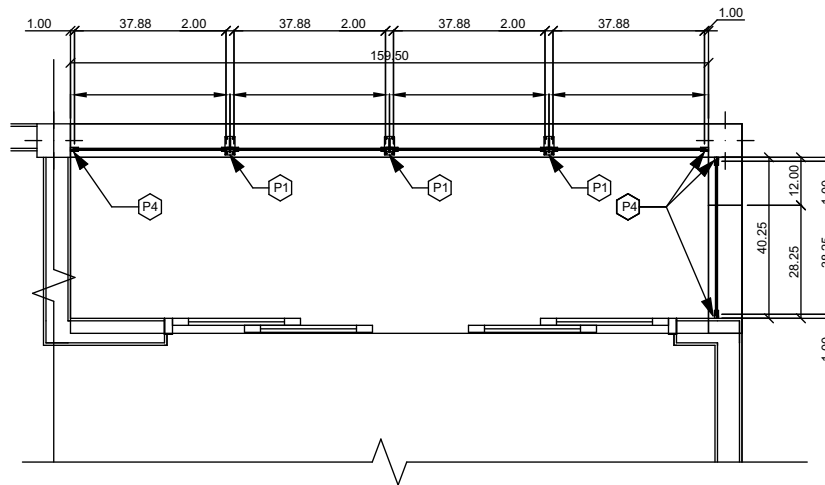

BLADE GLASS RAILINGS SYSTEMS

BLADE POST 35" - SECTION

DETAILS
SCALE: 1/2" = 1'-0"

BLADE POST

DETAILS
SCALE: 1/2" = 1'-0"

DETAILS
SCALE: 1/2" = 1'-0"

BLADE GLASS RAILINGS SYSTEMS

DETAILS
SCALE: 1/2" = 1'-0"

DETAILS
SCALE: 1/4" = 1'-0"

RAILINGS#
SCALE: 1/4" = 1'-0"

DETAILS
SCALE: 1/4" = 1'-0"

DETAILS
SCALE: 1/4" = 1'-0"

BLADE GLASS RAILINGS SYSTEMS

DETAIL PERSPECTIVE
SCALE: 1/2" = 1'-0"

DETAIL PERSPECTIVE
SCALE: 1/2" = 1'-0"

DETAIL PERSPECTIVE
SCALE: 1/2" = 1'-0"

DETAIL PERSPECTIVE
SCALE: 1:72

DETAIL PERSPECTIVE
SCALE: 3/4" = 1'-0"