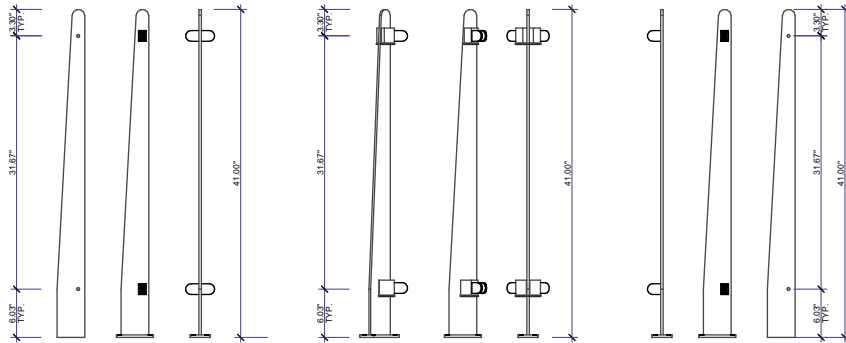

BLADE GLASS RAILINGS SYSTEMS

BLADE POST 35" - SECTION

DETAILS
SCALE: 1/2" = 1'-0"

BLADE POST

DETAILS
SCALE: 1/2" = 1'-0"

DETAILS
SCALE: 1/2" = 1'-0"

BLADE GLASS RAILINGS SYSTEMS

DETAILS
SCALE: 1/2" = 1'-0"

DETAILS
SCALE: 1/4" = 1'-0"

RAILINGS#
SCALE: 1/4" = 1'-0"

DETAILS
SCALE: 1/4" = 1'-0"

DETAILS
SCALE: 1/4" = 1'-0"

BLADE GLASS RAILINGS SYSTEMS

DETAIL PERSPECTIVE
SCALE: 1/2" = 1'-0"

DETAIL PERSPECTIVE
SCALE: 1/2" = 1'-0"

DETAIL PERSPECTIVE
SCALE: 1/2" = 1'-0"

DETAIL PERSPECTIVE
SCALE: 1:72

DETAIL PERSPECTIVE
SCALE: 3/4" = 1'-0"