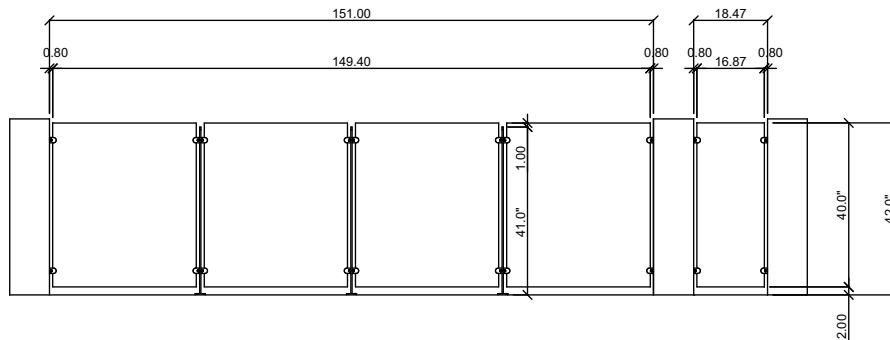

BLADE GLASS RAILINGS SYSTEMS

BLADE POST 35" - SECTION

DETAILS
SCALE: 1/2" = 1'-0"

BLADE POST

DETAILS
SCALE: 1/2" = 1'-0"

DETAILS
SCALE: 1/2" = 1'-0"

BLADE GLASS RAILINGS SYSTEMS

DETAILS
SCALE: 1/2" = 1'-0"

DETAILS
SCALE: 1/4" = 1'-0"

RAILINGS#
SCALE: 1/4" = 1'-0"

DETAILS
SCALE: 1/4" = 1'-0"

DETAILS
SCALE: 1/4" = 1'-0"

BLADE GLASS RAILINGS SYSTEMS

DETAIL PERSPECTIVE
SCALE: 1/2" = 1'-0"

DETAIL PERSPECTIVE
SCALE: 1/2" = 1'-0"

DETAIL PERSPECTIVE
SCALE: 1/2" = 1'-0"

DETAIL PERSPECTIVE
SCALE: 1:72

DETAIL PERSPECTIVE
SCALE: 3/4" = 1'-0"