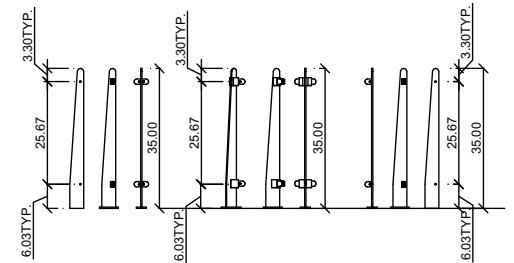

BLADE GLASS RAILINGS SYSTEMS

BLADE POST 35" - SECTION

DETAILS
SCALE: 1/2" = 1'-0"

BLADE POST

DETAILS
SCALE: 1/2" = 1'-0"

DETAILS
SCALE: 1/2" = 1'-0"

BLADE GLASS RAILINGS SYSTEMS

DETAILS
SCALE: 1/2" = 1'-0"

DETAILS
SCALE: 1/4" = 1'-0"

RAILINGS#
SCALE: 1/4" = 1'-0"

DETAILS
SCALE: 1/4" = 1'-0"

DETAILS
SCALE: 1/4" = 1'-0"

BLADE GLASS RAILINGS SYSTEMS

DETAIL PERSPECTIVE
SCALE: 1/2" = 1'-0"

DETAIL PERSPECTIVE
SCALE: 1/2" = 1'-0"

DETAIL PERSPECTIVE
SCALE: 1/2" = 1'-0"

DETAIL PERSPECTIVE
SCALE: 1:72

DETAIL PERSPECTIVE
SCALE: 3/4" = 1'-0"