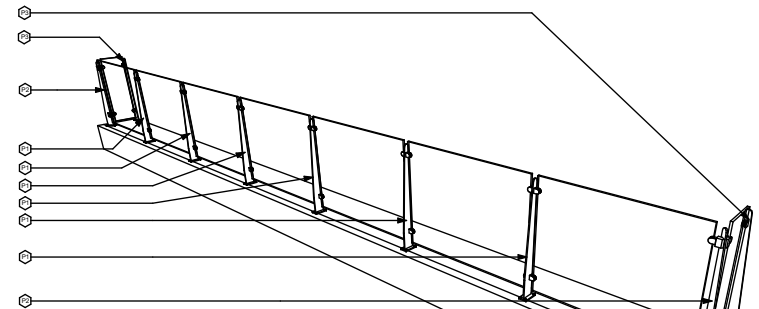

BLADE GLASS RAILINGS SYSTEMS

BLADE POST 35" - SECTION

DETAILS
SCALE: 1/2" = 1'-0"

BLADE POST

DETAILS
SCALE: 1/2" = 1'-0"

DETAILS
SCALE: 1/2" = 1'-0"

BLADE GLASS RAILINGS SYSTEMS

DETAILS
SCALE: 1/2" = 1'-0"

DETAILS
SCALE: 1/4" = 1'-0"

RAILINGS#
SCALE: 1/4" = 1'-0"

DETAILS
SCALE: 1/4" = 1'-0"

DETAILS
SCALE: 1/4" = 1'-0"

BLADE GLASS RAILINGS SYSTEMS

DETAIL PERSPECTIVE
SCALE: 1/2" = 1'-0"

DETAIL PERSPECTIVE
SCALE: 1/2" = 1'-0"

DETAIL PERSPECTIVE
SCALE: 1/2" = 1'-0"

DETAIL PERSPECTIVE
SCALE: 1:72

DETAIL PERSPECTIVE
SCALE: 3/4" = 1'-0"