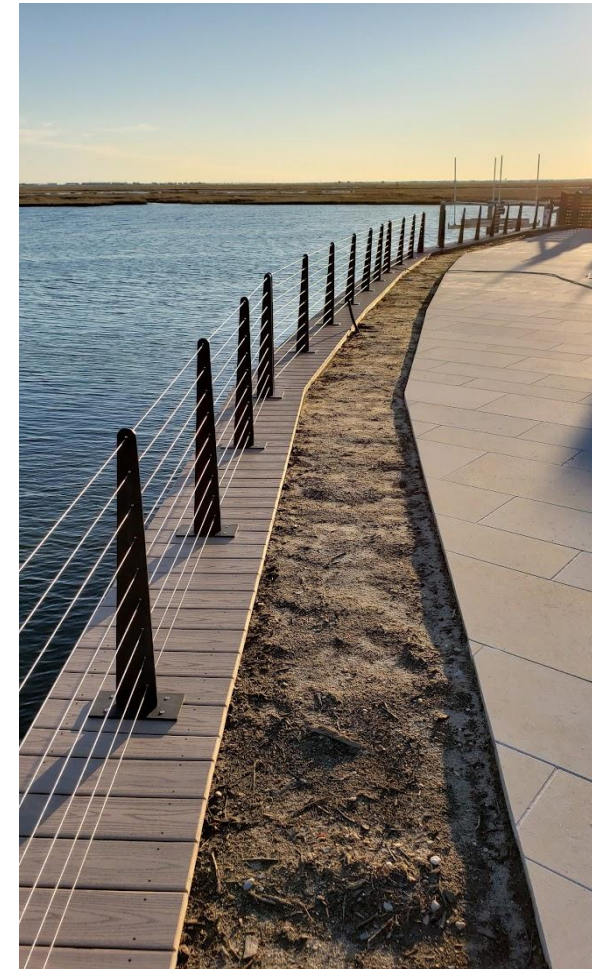

MOORING CABLE RAILINGS

OUR CABLE RAILING SYSTEM PROVIDE A NAUTICAL DESIGN TRUE TO ITS NAME MOORING. THE NAUTICAL MEANING OF MOORING IS "MAKING FAST A VESSEL BY A CABLE OR ANCHOR". OUR CABLE RAILING SYSTEM PROVIDES BEAUTY WITH STRENGTH. ALL THE MATERIAL USED WITH THIS DESIGN IS TRUE 316TH AUSTENITIC MARINE GRADE STAINLESS STEEL. THE MOORING CABLE RAILING SYSTEM HAS A VARIETY OF CAP RAIL OPTIONS. TEAK, IPE AND MAHOGANY ARE JUST SOME OF THE OPTIONS AVAILABLE. ALL OF OUR WOOD CAP RAILS ARE FROM CERTIFIED SUSTAINABLE PRACTICES. THE MOORING APPLICATION CAN BE USED INDOOR AND OUTDOOR.

Coastal
Classic Railings

www.CoastalClassicRailings.com

SALES 609-226-2860 609-770-1488
COASTALCLASSICRAILINGS@GMAIL.COM
BG.COASTALCLASSICRAILINGS@GMAIL.COM