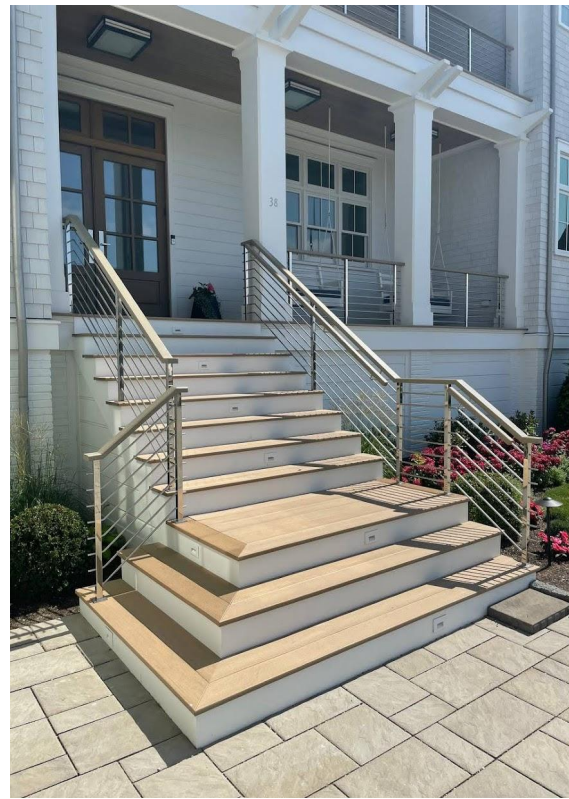

Coastal
Classic Railings

ROD RAILINGS SYSTEM

THIS UNIQUE DESIGN ALLOWS THE CORNER TO BE OPEN OR CONTINUAL (THIS FEATURE IS AN ARCHITECTURAL / STYLE OPTION). POST OPTIONS COME IN A VARIETY OF FINISHES SUCH AS POLISHED, BRUSHED OR POWDERED COATED COLOR. STAINLESS MATERIAL GRADE IS 316L 800GR FINISH.

WWW.COASTALCLASSICRAILINGS.COM

SALES 609-226-2860 609-770-1488
COASTALCLASSICRAILINGS@GMAIL.COM
BG.COASTALCLASSICRAILINGS@GMAIL.COM