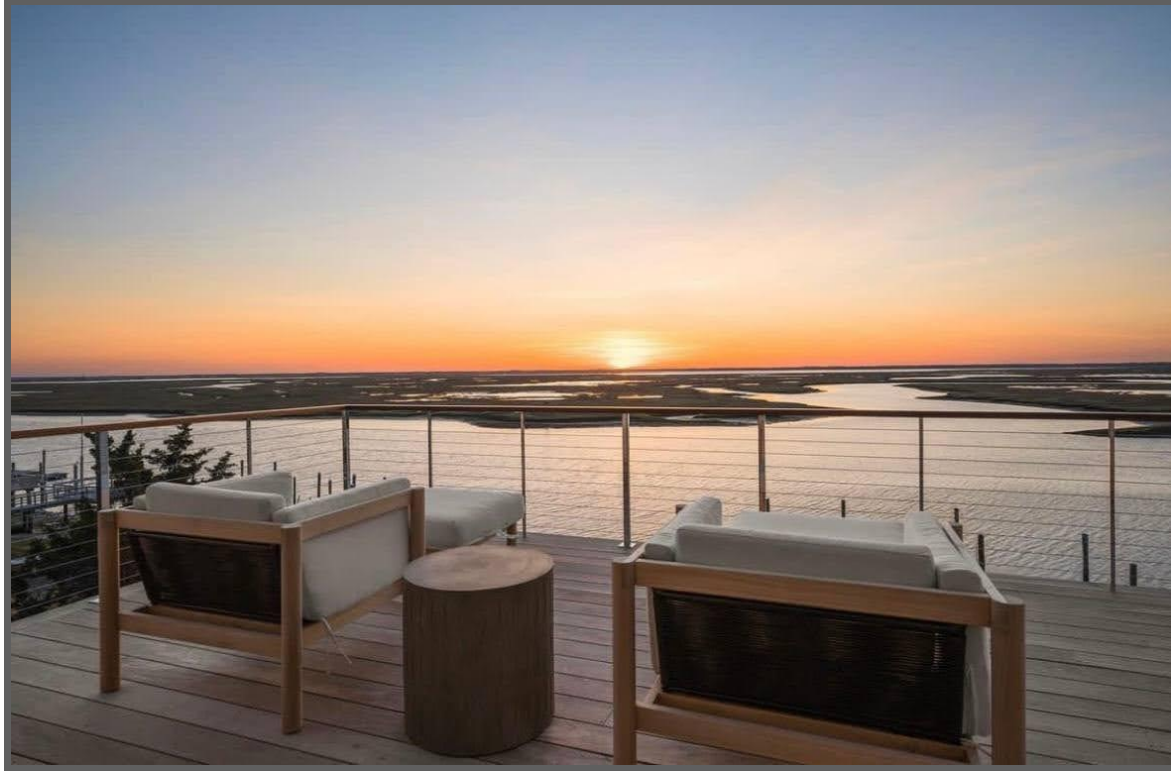

www.CoastalClassicRailings.com

SALES 609-226-2860 609-770-1488
COASTALCLASSICRAILINGS@GMAIL.COM
BG.COASTALCLASSICRAILINGS@GMAIL.COM