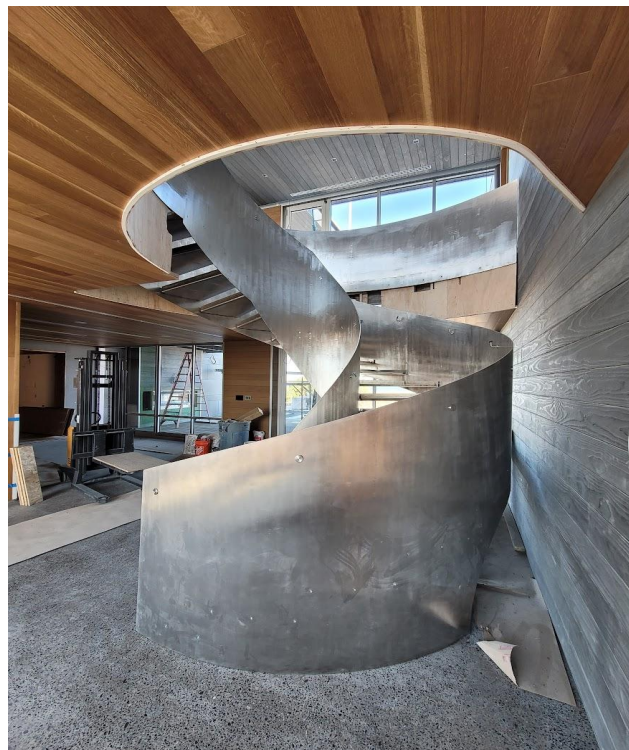

Coastal
Classic Railings

WWW.COASTALCLASSICRAILINGS.COM

SALES 609-226-2860 609-770-1488
COASTALCLASSICRAILINGS@GMAIL.COM
BG.COASTALCLASSICRAILINGS@GMAIL.COM

CUSTOM RAILINGS

COASTALCLASSIC SPECIALIZES IN CRAFTING UNIQUE RAILING SYSTEMS FOR HOMES THAT REQUIRE SPECIAL FEATURES. WE OFFER CUSTOM METAL POSTS AND DECORATIVE PANELS TO CREATE A ONE-OF-A-KIND FOCAL POINT.