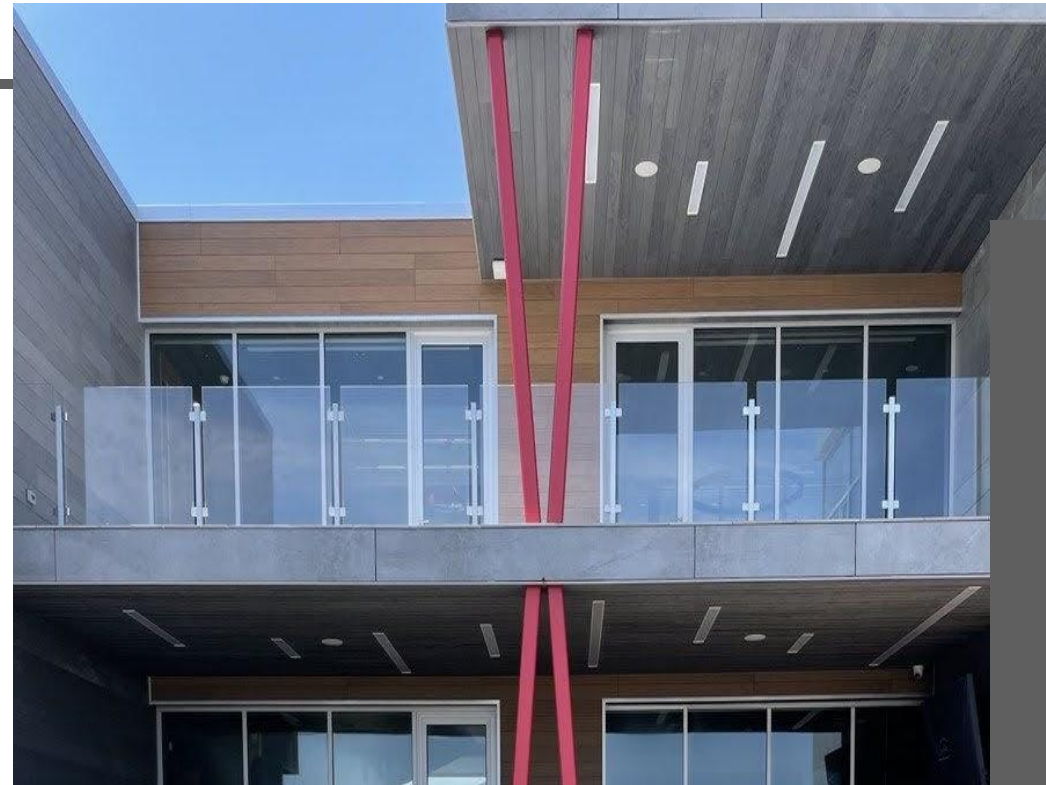

www.CoastalClassicRailings.com

SALES 609-226-2860 609-770-1488