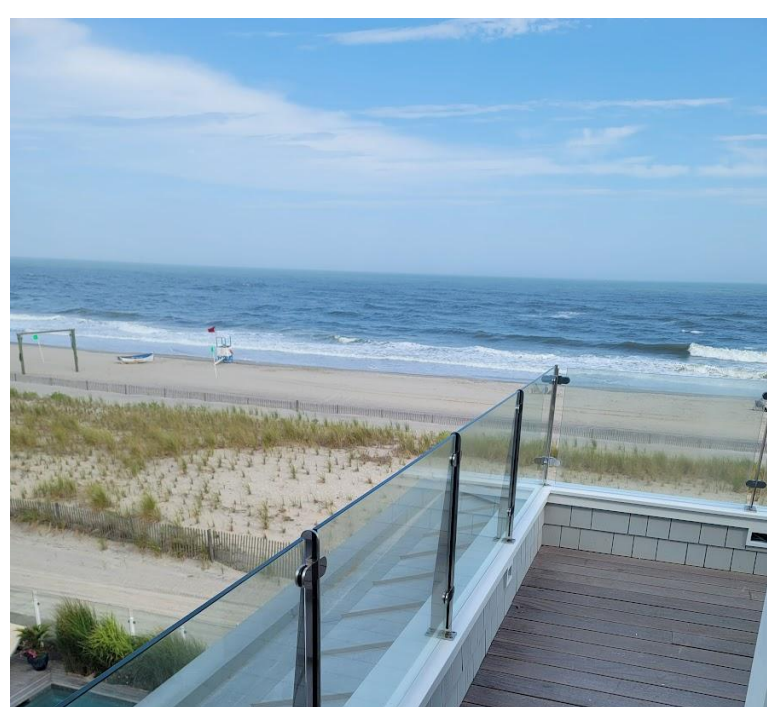

BLADE GLASS RAILINGS

BLAGE GLASS SYSTEM IS A NEW DESIGN FEATURING 1/2 TEMPERED GLASS WITH 316 STAINLESS HIGH POLISHED BLADE POSTS. POSTS HAVE GLASS LIKE FINISH AND ALMOST DISAPPEAR FROM THE DISTANCE BUT ADD A CLEAN DETAIL UPLCOSE.

www.CoastalClassicRailings.com

SALES 609-226-2860 609-770-1488
COASTALCLASSICRAILINGS@GMAIL.COM
BG.COASTALCLASSICAILINGS@GMAIL.COM