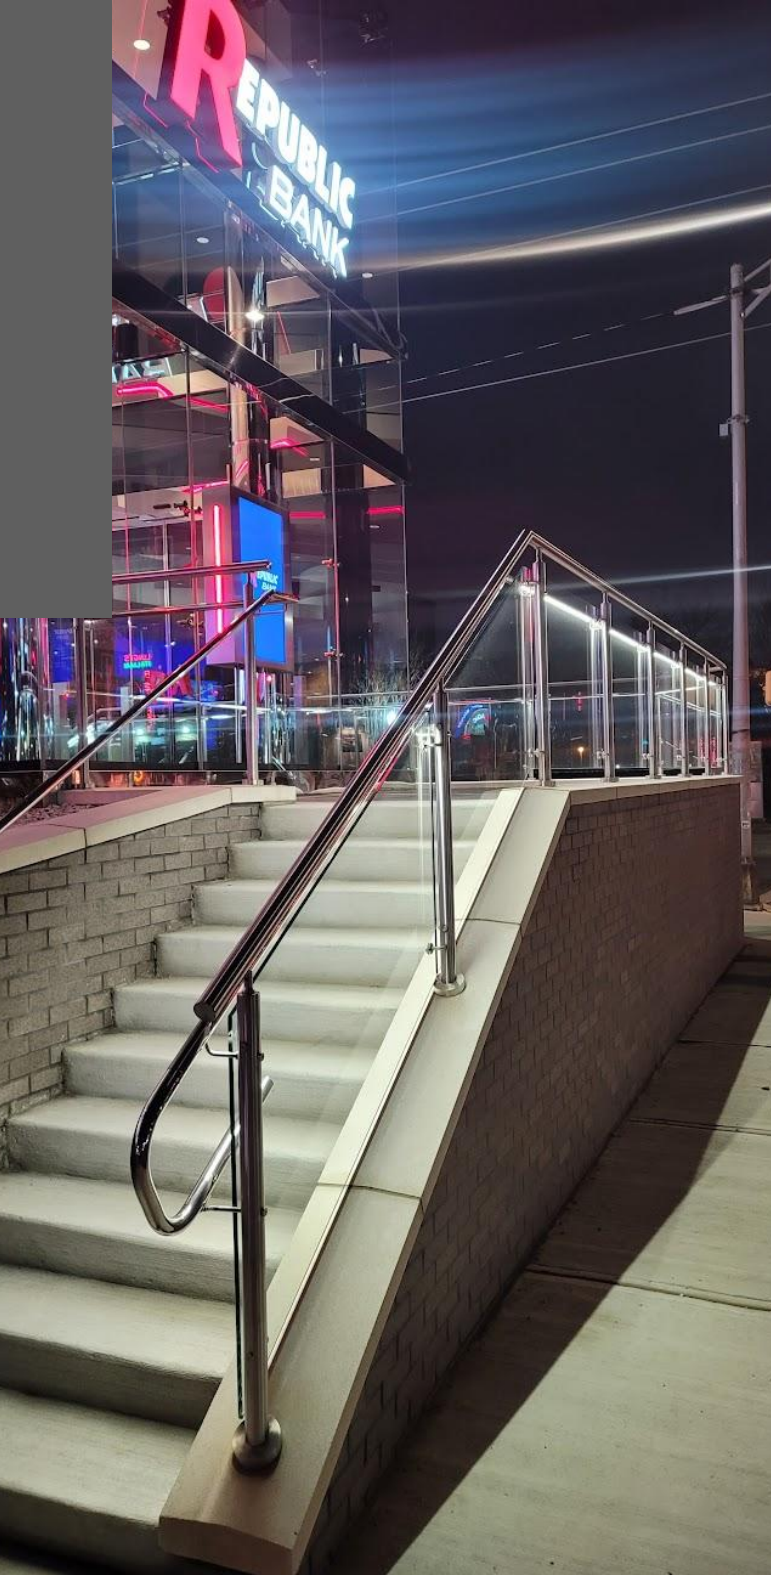

Coastal
Classic Railings

www.CoastalClassicRailings.com

SALES 609-226-2860 609-770-1488
COASTALCLASSICRAILINGS@GMAIL.COM
BG.COASTALCLASSICRAILINGS@GMAIL.COM

OPTIONS INCLUDE:
LAMINATED STORM GLASS,
LED LIGHTS,
SQUARE OR ROUND POSTS DESIGN,
LARGE STANDOFF BRACKETS, CUSTOM GRAB
RAIL.

GLASS RAILINGS