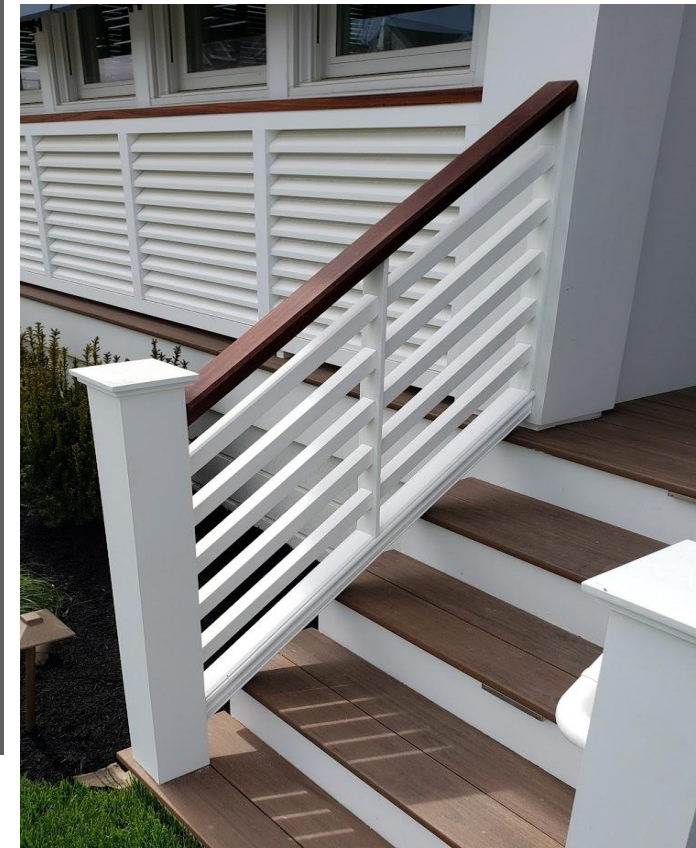

Coastal
Classic Railings

WWW.COASTALCLASSICRAILINGS.COM

SALES 609-226-2860 609-770-1488
COASTALCLASSICRAILINGS@GMAIL.COM
BG.COASTALCLASSICRAILINGS@GMAIL.COM

CUSTOM RAILINGS

COASTALCLASSIC SPECIALIZES IN CRAFTING UNIQUE RAILING SYSTEMS FOR HOMES THAT REQUIRE SPECIAL FEATURES. WE OFFER CUSTOM METAL POSTS AND DECORATIVE PANELS TO CREATE A ONE-OF-A-KIND FOCAL POINT.