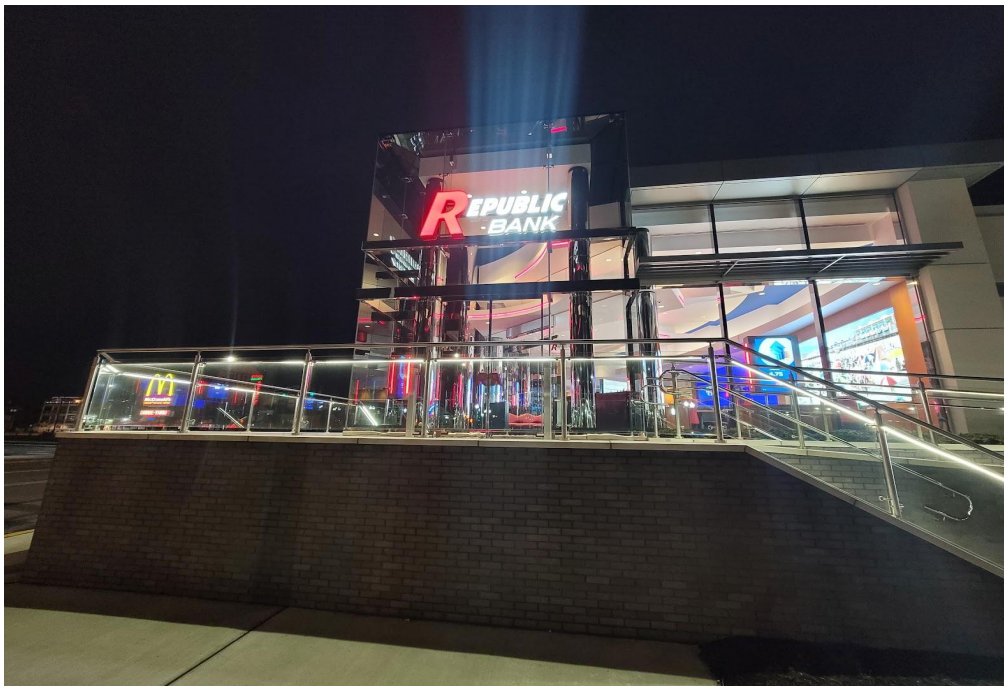

www.CoastalClassicRailings.com

SALES 609-226-2860 609-770-1488