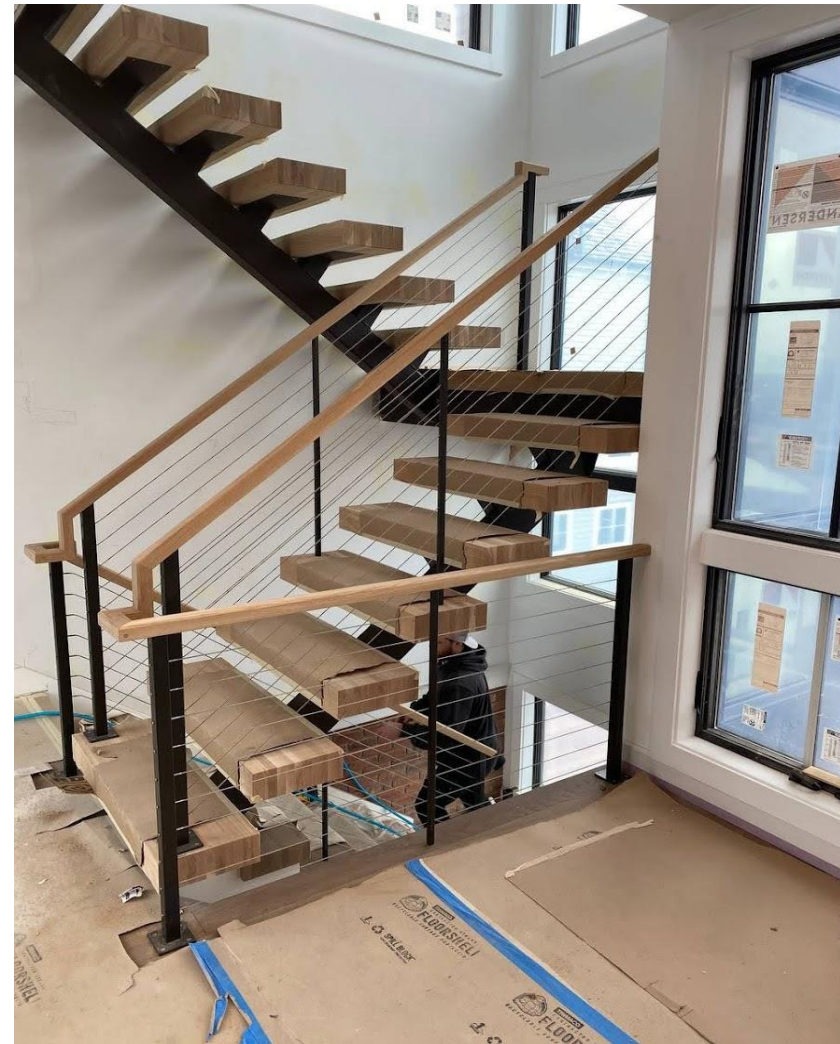

CABLE RAILINGS SYSTEMS

ALL THE MATERIAL USED WITH THIS DESIGN IS TRUE 316TH AUSTENITIC MARINE GRADE STAINLESS STEEL. THE MOORING CABLE IS SPECIFICALLY MADE FROM 317 GRADE OF STAINLESS.

THE RAILING SYSTEM HAS A VARIETY OF CAP RAIL OPTIONS. TEAK, IPE, MAHOGANY, PVC, COMPOSITE AND ALUMINUM ARE JUST SOME OF THE OPTIONS AVAILABLE. ALL OF OUR WOOD CAP RAILS ARE FROM CERTIFIED SUSTAINABLE PRACTICES. THE MOORING APPLICATION CAN BE USED INDOOR AND OUTDOOR.