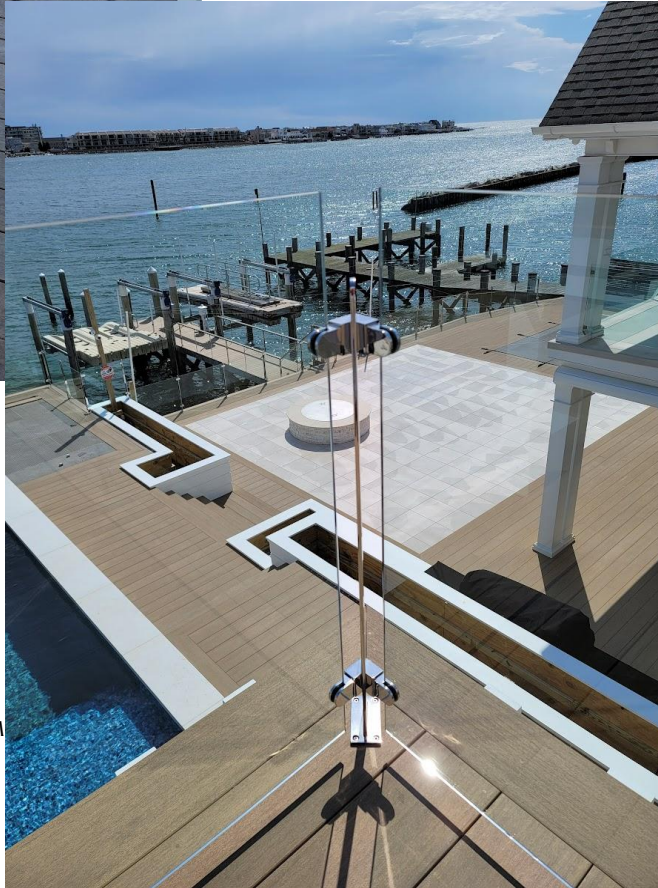

BLADE GLASS RAILINGS

BLAGE GLASS SYSTEM IS A NEW DESIGN FEATURING 1/2 TEMPERED GLASS WITH 316 STAINLESS HIGH POLISHED BLADE POSTS. POSTS HAVE GLASS LIKE FINISH AND ALMOST DISAPPEAR FROM THE DISTANCE BUT ADD A CLEAN DETAIL UPLCOSE.

www.CoastalClassicRailings.com

SALES 609-226-2860 609-770-1488
COASTALCLASSICRAILINGS@GMAIL.COM
BG.COASTALCLASSICAILINGS@GMAIL.COM