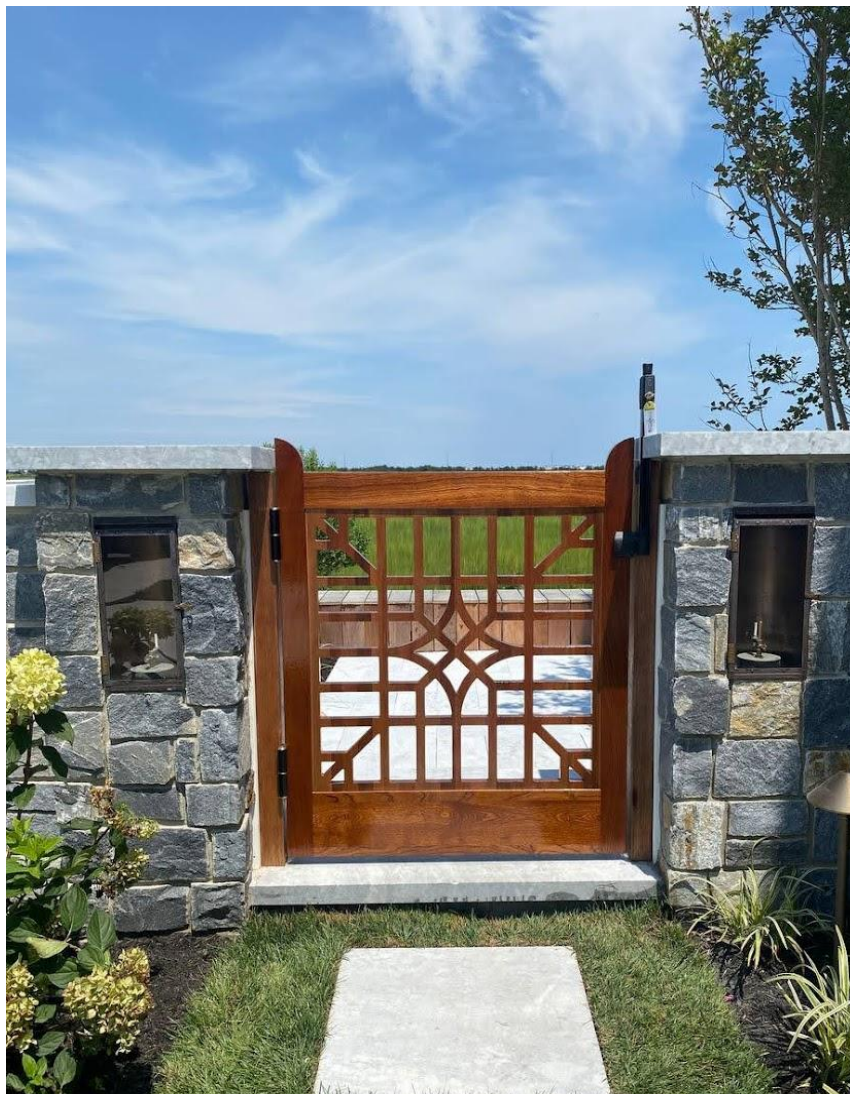

LAMINATED STORM GLASS IS RECOMMENDED FOR
OUTDOOR SHORE APPLICATIONS.

www.CoastalClassicRailings.com

SALES 609-226-2860 609-770-1488

CUSTOM MILLWORK

Coastal
Classic Railings

AT COASTAL CLASSIC, WE
SPECIALIZE IN CUSTOM MILLWORK,
INCLUDING DECORATIVE BRACKETS,
POSTS, ARCHITECTURAL ACCENTS,
AND PERGOLAS.