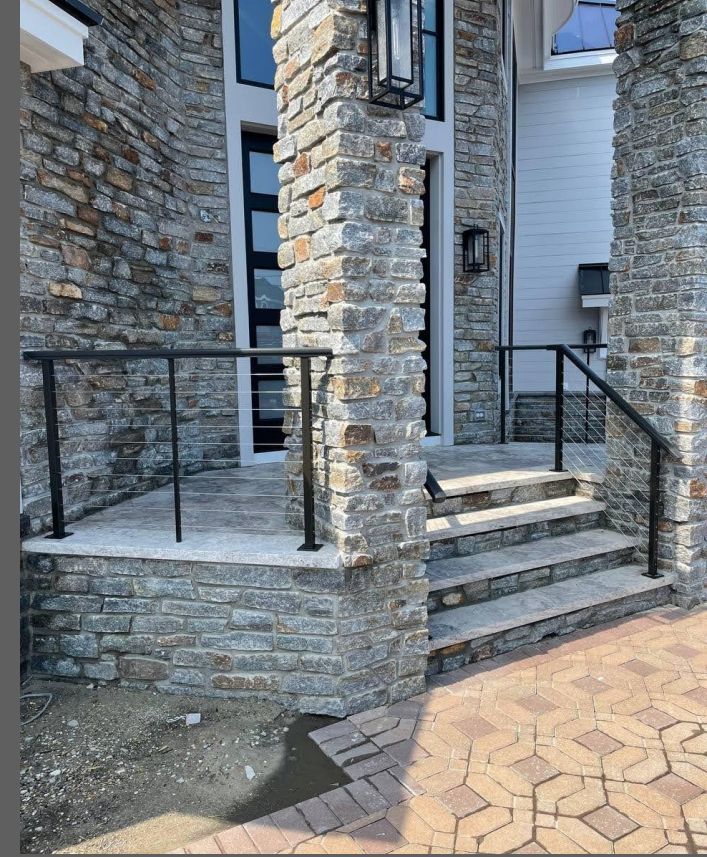

www.CoastalClassicRailings.com

SALES 609-226-2860 609-770-1488
COASTALCLASSICRAILINGS@GMAIL.COM
BG.COASTALCLASSICRAILINGS@GMAIL.COM