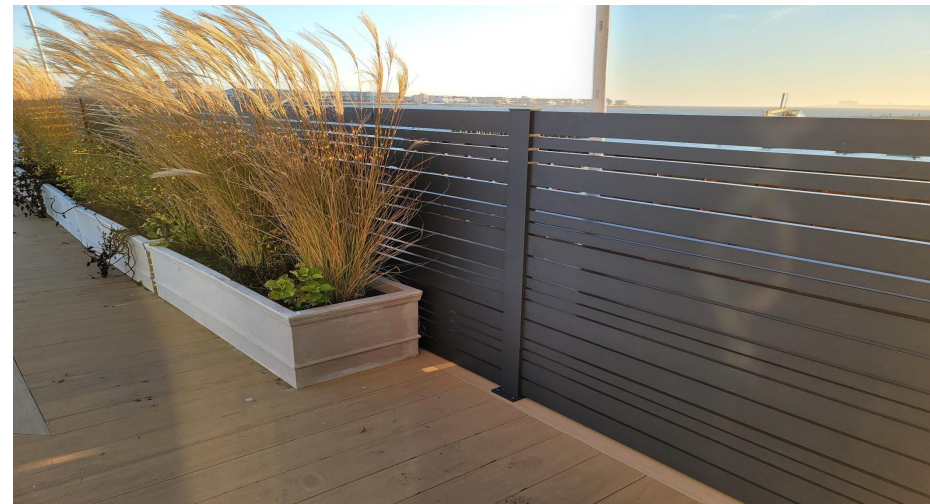

OPTIONS INCLUDE:
LAMINATED STORM GLASS,
LED LIGHTS,
SQUARE OR ROUND POSTS DESIGN,
LARGE STANDOFF BRACKETS, CUSTOM GRAB
RAIL.

GLASS RAILINGS

Coastal
Classic Railings

PRIVACY SLAT FENCE

JUST A FEW IDEAS ON USING OUR NEW FENCE SYSTEM. MADE FROM STRONG ALUMINUM EXTRUSIONS. WHITE AND BLACK COLORS IN STOCK.

www.CoastalClassicRailings.com

SALES 609-226-2860 609-770-1488
COASTALCLASSICRAILINGS@GMAIL.COM
BG.COASTALCLASSICRAILINGS@GMAIL.COM

PRIVACY SLAT FENCE

INTRODUCING THE STYLISH AND MODERN ALUMINUM HORIZONTAL FENCE, DESIGNED TO PROVIDE PRIVACY AND ENHANCE THE LOOK OF YOUR HOME. MADE FROM HIGH-QUALITY ALUMINUM MATERIAL, THIS FENCE IS STRONG, DURABLE, AND BUILT TO LAST. WITH ITS SLEEK AND HORIZONTAL DESIGN, IT ADDS A TOUCH OF SOPHISTICATION TO YOUR OUTDOOR LIVING SPACE, PERFECT FOR CONTEMPORARY HOMES. THE FENCE IS LOW MAINTENANCE, REQUIRING NO PAINTING OR STAINING, MAKING IT A PRACTICAL AND CONVENIENT CHOICE FOR YOUR HOME. WHETHER YOU ARE LOOKING FOR A PRIVACY SOLUTION FOR YOUR BACKYARD OR TO ADD SOME EXTRA CURB APPEAL TO YOUR PROPERTY, THIS ALUMINUM HORIZONTAL FENCE IS THE PERFECT CHOICE.