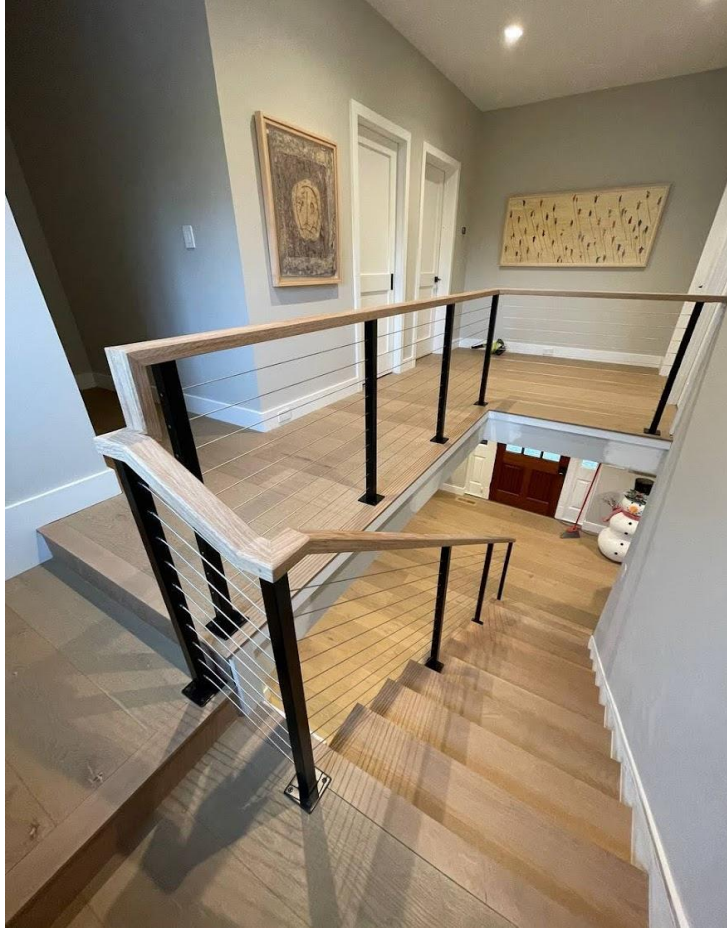

MOORING CABLE RAILINGS

OUR CABLE RAILING SYSTEM PROVIDE A NAUTICAL DESIGN TRUE TO ITS NAME MOORING. THE NAUTICAL MEANING OF MOORING IS "MAKING FAST A VESSEL BY A CABLE OR ANCHOR". OUR CABLE RAILING SYSTEM PROVIDES BEAUTY WITH STRENGTH. ALL THE MATERIAL USED WITH THIS DESIGN IS TRUE 316TH AUSTENITIC MARINE GRADE STAINLESS STEEL. THE MOORING CABLE RAILING SYSTEM HAS A VARIETY OF CAP RAIL OPTIONS. TEAK, IPE AND MAHOGANY ARE JUST SOME OF THE OPTIONS AVAILABLE. ALL OF OUR WOOD CAP RAILS ARE FROM CERTIFIED SUSTAINABLE PRACTICES. THE MOORING APPLICATION CAN BE USED INDOOR AND OUTDOOR.

Coastal
Classic Railings

www.CoastalClassicRailings.com

SALES 609-226-2860 609-770-1488
COASTALCLASSICRAILINGS@GMAIL.COM
BG.COASTALCLASSICRAILINGS@GMAIL.COM