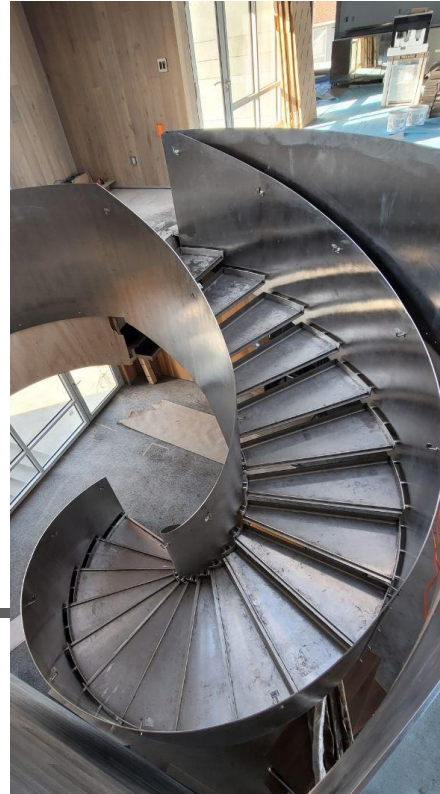

Coastal
Classic Railings

CUSTOM
HORIZONTAL
RAILINGS

CUSTOM METAL BALUSTERS
WITH WHITE OAK HANDRAIL

RADIUS RAILINGS
CUSTOM MILLED PVC

CUSTOM HORIZONTAL
WOOD PLANK

CUSTOM STAIRCASE (316 stainless)

CUSTOM RAILINGS