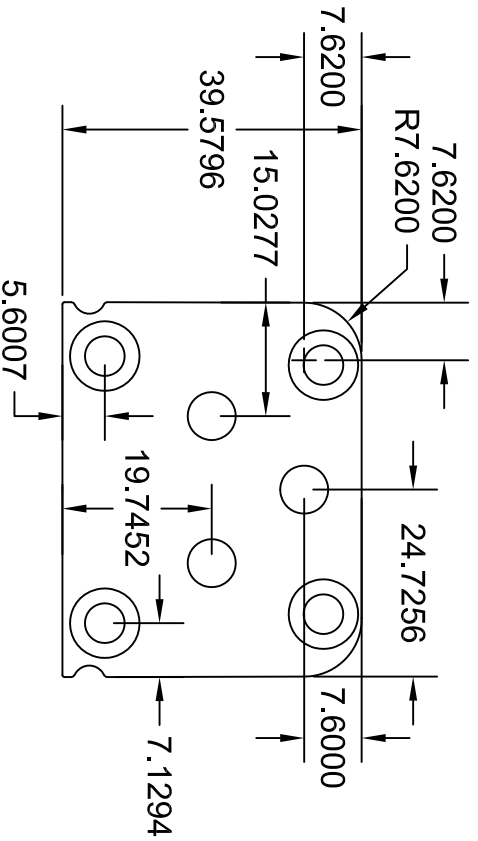

NAME

Trademark Railings
Detail of Mounting Bracket

Esc: 1:1

DATE

REV

www.coastalclassicrailings.com