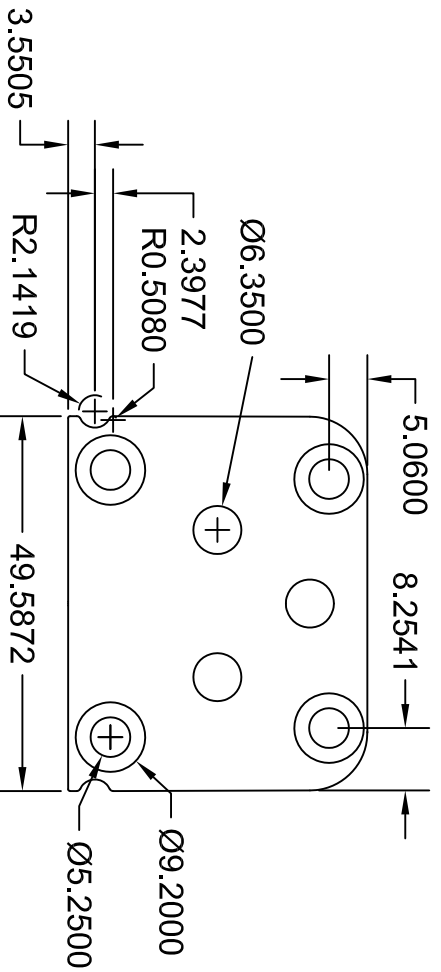

NAME

Trademark Railings
Detail of Mounting Bracket

Esc: 1:1

DATE

REV

www.coastalclassicrailings.com