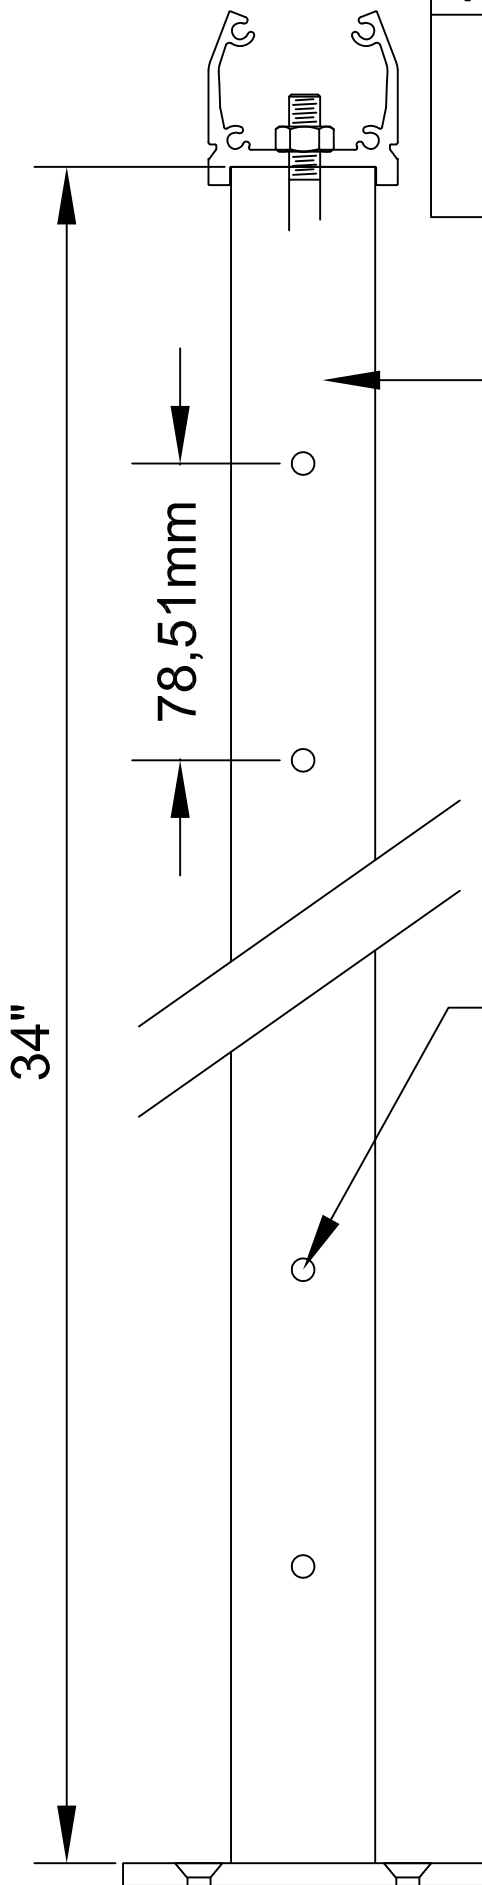

NAME

Modern Cable Continuous
HandRail

Detail 4 - Esc: 1:2

1 1/2 x 1 1/2 x 3mm wall
3/6 stainless tube

6mm through holes
(10 holes)