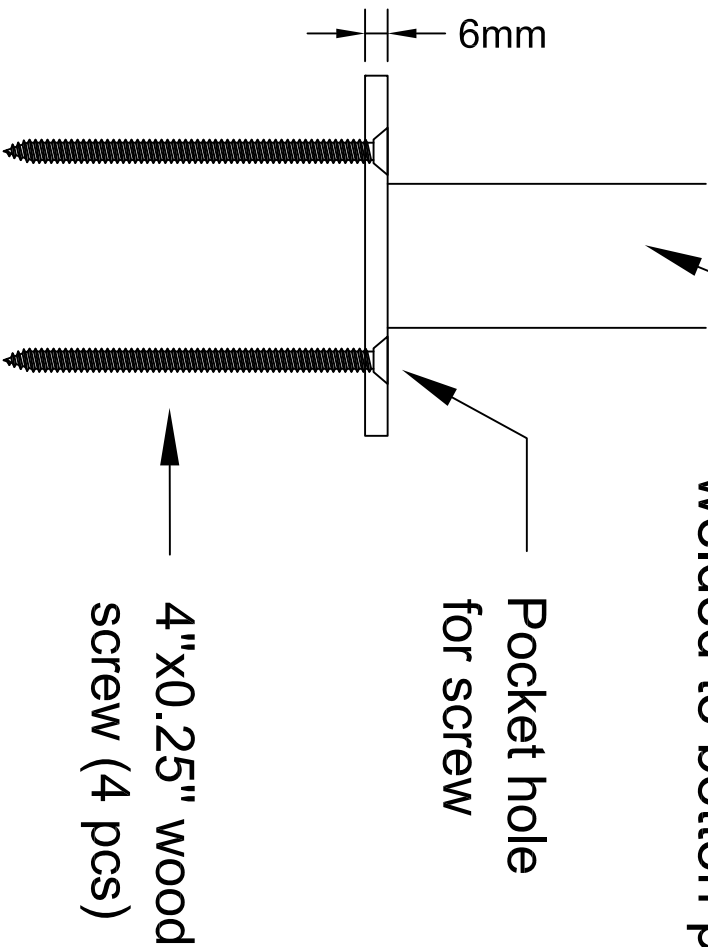

NAME

Modern Cable Continuous
HandRail

Detail 1 - Esc: 1:2

1 1/2 x 1 1/2 x 3 mm wall
3/6 stainless tube,
welded to bottom plate

DATE

REV

www.coastalclassicrailings.com