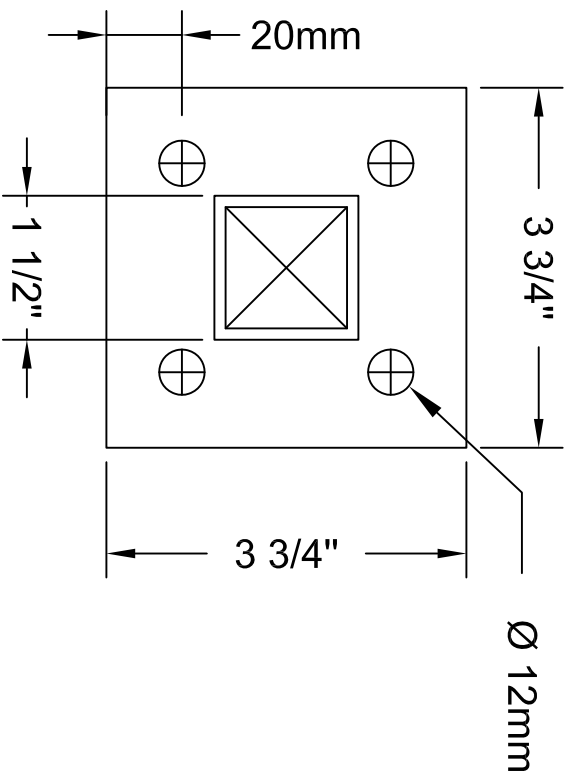

NAME

Modern Cable Continuous
HandRail

Detail 1 - Esc: 1:2

1 1/2 x 1 1/2 x 3 mm wall
3/6 stainless tube,
welded to bottom plate

DATE

REV

www.coastalclassicrailings.com